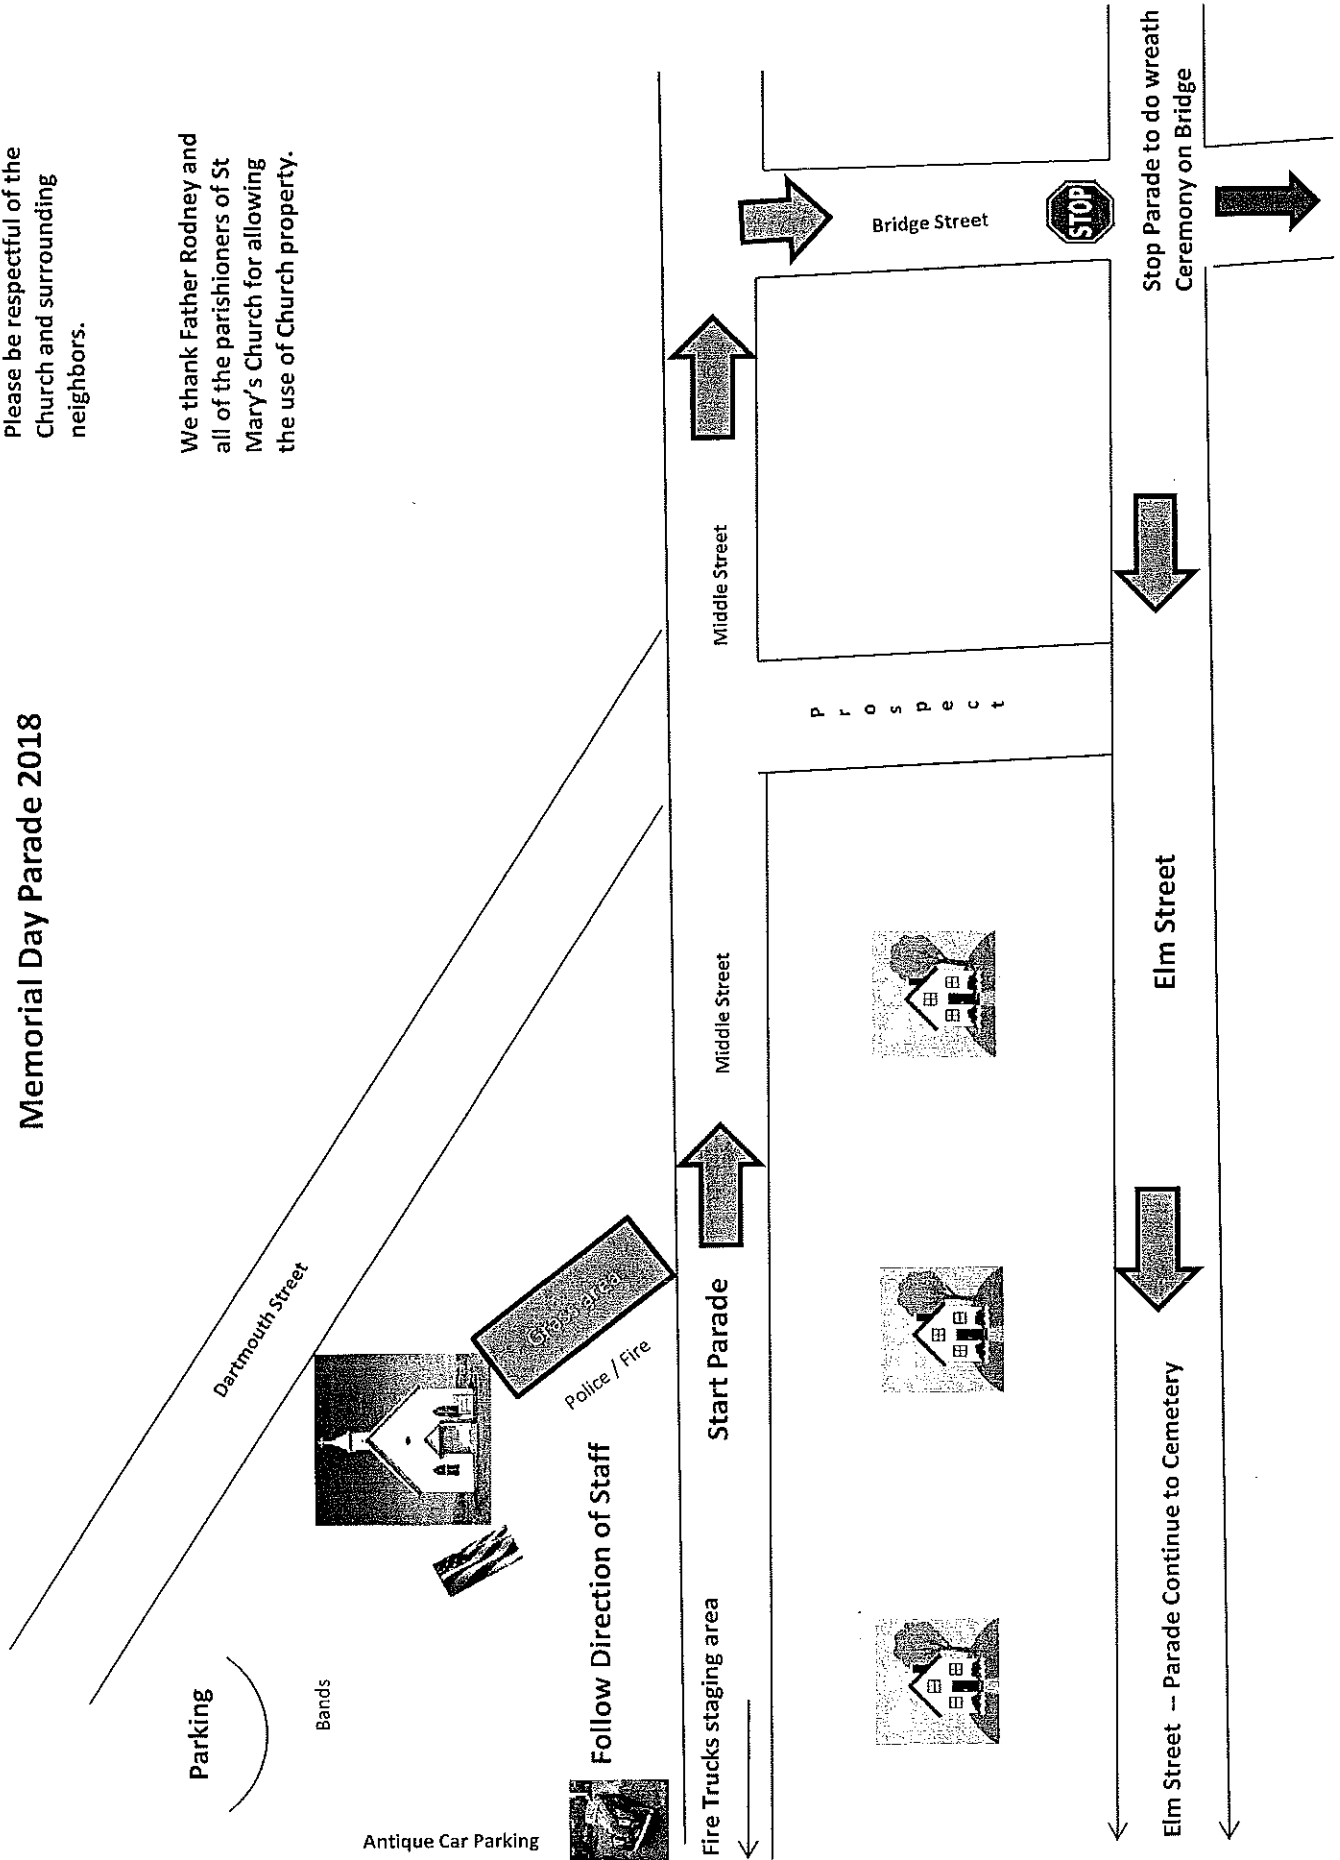

MEMORIAL DAY PARADE BAND & COLOR GUARD MONDAY, MAY 28, 2018

- Report by 9:00 a.m. Parade step off is at 9:30 a.m. Please be on time.
- Report to: St. Mary's Church ~ 783 Dartmouth St. ~ at the end of Dartmouth St.
- Dress: Band uniform – no gloves or gauntlets. Color Guard see Addison.
- Route: Middle St. – Bridge St. – Elm St. – Police Station
- All students are responsible for drop off, pick up, and their instruments.
- **Seniors, this is your Band Final Exam.**
- **Seniors must turn in their clean uniforms on Tuesday, May 29, in order to receive their cap & gown.**

Memorial Day Parade 2018

Please be respectful of the Church and surrounding neighbors.

We thank Father Rodney and all of the parishioners of St Mary's Church for allowing the use of Church property.

Parking

Bands

Antique Car Parking

Follow Direction of Staff

Fire Trucks staging area

Start Parade

Police / Fire

Dartmouth Street

Middle Street

Middle Street

P r o s p e c t

Elm Street

Bridge Street

Stop Parade to do wreath Ceremony on Bridge

Elm Street -- Parade Continue to Cemetery